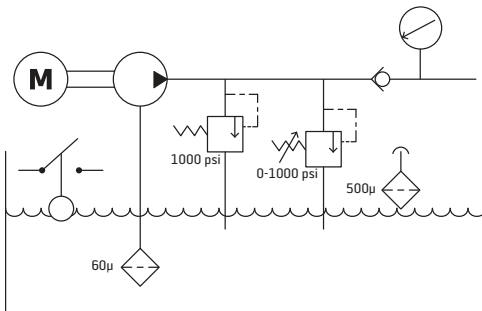

380-420 VAC, 50/60 Hz or
440-480 VAC, 60 Hz

Low Level Switches

AC368/AC368-1

AC180-1

M12 Electric Connection

- 1. Brown (Not used)
- 2. White
- 3. Blue (Not used)
- 4. Black

Hydraulic Schematic (Progressive)