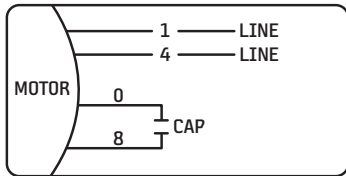

Wiring

Single Phase