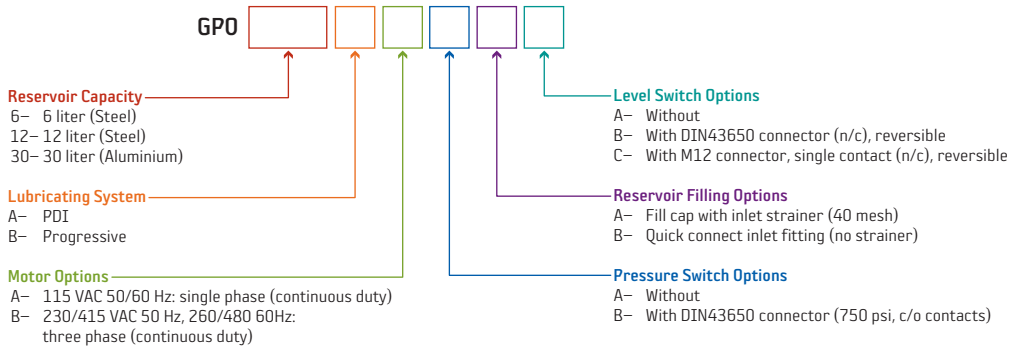

How to Order

Service Parts

Item	Description		Part #	
1	Reservoir¹	6 liter	29165	
		12 liter	29167	
		30 liter	AT3015	
2	Visual sight gauge	6 liter	24116-6	
		12 liter	19312	
		30 liter	29631	
3	Motor	Single Phase	36400	
		Three Phase	23233	
4	Pressure gauge		29161	
5	Pressure switch (PDI)		29171	
6	Low level switch	6 liter²	AC368-1	
		12 liter²	AC368	
		30 liter³	AC180-1	
		6 liter⁴	29632-1	
		12 liter⁴	29632-2	
		30 liter⁴	29632-3	
		7	Filler cap w/ inlet strainer	35150
	Automotive quick connect kit	35152		
8	Dump valve kit (PDI)		34799	
9	Relief valve		29183	
10	Inlet filter		24342	

¹ Includes visual sight gauge and drain plug

² NC (float reversible to NO), DIN43650 Electric conn.

³ NC and NO c/o contacts DIN43650 Electric conn.

⁴ NC (float reversible to NO), single contact M12 Electric connection