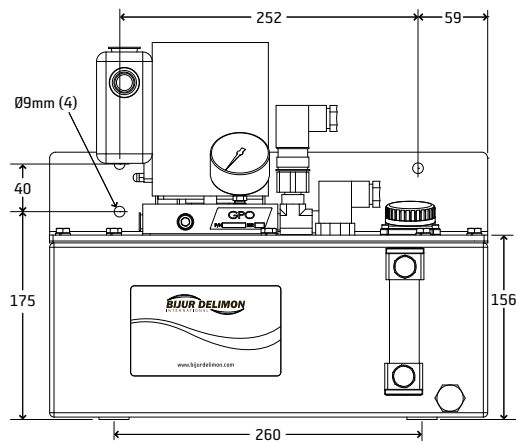

Dimensional Schematics

GPO 12 Liter (115 VAC Single Phase)

Measurements shown in millimeters.

ATTENTION

Single Phase motor shown. Three Phase motor also available.

Front View