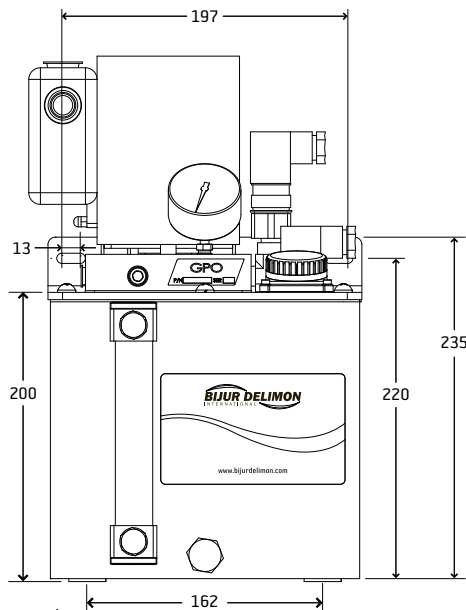

Service Parts

Item	Description		Part #
1	Reservoir ¹	6 liter	29165
		12 liter	29167
		30 liter	AT3015
2	Visual sight gauge	6 liter	24116-6
		12 liter	19312
		30 liter	29631
3	Motor	Single Phase	36400
		Three Phase	23233
4	Pressure gauge		29161
5	Pressure switch (PDI)		29171
6	Low level switch	6 liter ²	AC368-1
		12 liter ²	AC368
		30 liter ³	AC180-1
		6 liter ⁴	29632-1
		12 liter ⁴	29632-2
		30 liter ⁴	29632-3
		7	Filler cap w/ inlet strainer
	Automotive quick connect kit	35152	
8	Dump valve kit (PDI)		34799
9	Relief valve		29183
10	Inlet filter		24342

¹ Includes visual sight gauge and drain plug

² NC (float reversible to NO), DIN43650 Electric conn.

³ NC and NO c/o contacts DIN43650 Electric conn.

⁴ NC (float reversible to NO), single contact M12 Electric connection

GPO 6 Liter (115 VAC Single Phase)

Measurements shown in millimeters.

ATTENTION

Single Phase motor shown. Three Phase motor also available.

Front View

Right View

Top View

BIJUR DELIMON INTERNATIONAL

(919) 465 4448 LOCAL
(800) 631 0168 TOLL-FREE
(919) 465 0516 FAX

WWW.BIJURDELIMON.COM

2100 Gateway Centre Blvd., Suite 109
Morrisville, NC 27560

Dimensional Schematics

GPO 12 Liter (115 VAC Single Phase)

Measurements shown in millimeters.