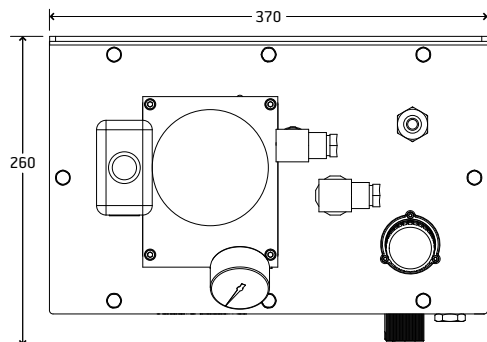

Top View

BIJUR DELIMON INTERNATIONAL

(919) 465 4448 LOCAL
(800) 631 0168 TOLL-FREE
(919) 465 0516 FAX

WWW.BIJURDELIMON.COM

2100 Gateway Centre Blvd., Suite 109
Morrisville, NC 27560