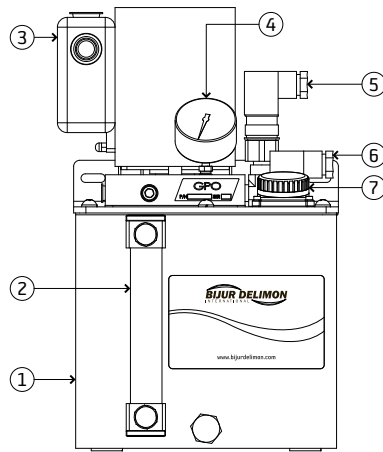

Service Parts

Item	Description		Part #
1	Reservoir ¹	6 liter	29165
		12 liter	29167
		30 liter	AT3015
2	Visual sight gauge	6 liter	24116-6
		12 liter	19312
		30 liter	29631
3	Motor	Single Phase	36400
		Three Phase	23233
4	Pressure gauge		29161
5	Pressure switch (PDI)		29171
6	Low level switch	6 liter ²	AC368-1
		12 liter ²	AC368
		30 liter ³	AC180-1
		6 liter ⁴	29632-1
		12 liter ⁴	29632-2
		30 liter ⁴	29632-3
		7	Filler cap w/ inlet strainer
	Automotive quick connect kit	35152	
8	Dump valve kit (PDI)		34799
9	Relief valve		29183
10	Inlet filter		24342

¹ Includes visual sight gauge and drain plug

² NC (float reversible to NO), DIN43650 Electric conn.

³ NC and NO c/o contacts DIN43650 Electric conn.

⁴ NC (float reversible to NO), single contact M12 Electric connection