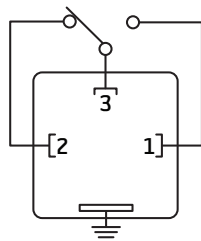

380-420 VAC, 50/60 Hz or
440-480 VAC, 60 Hz

Low Level Switches

AC368/AC368-1

AC180-1

M12 Electric Connection

- 1. Brown (Not used)
- 2. White
- 3. Blue (Not used)
- 4. Black

Hydraulic Schematic (Progressive)