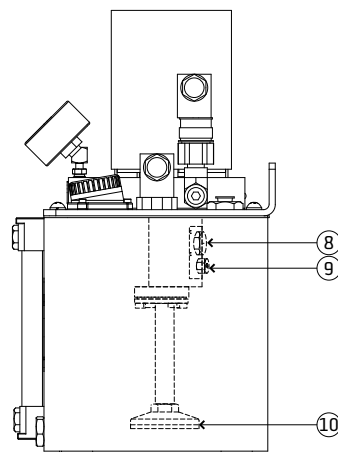

Service Parts

Item	Description		Part #
1	Reservoir ¹	6 liter	29165
		12 liter	29167
		30 liter	AT3015
2	Visual sight gauge	6 liter	24116-6
		12 liter	19312
		30 liter	29631
3	Motor	Single Phase	36400
		Three Phase	23233
4	Pressure gauge		29161
5	Pressure switch (PDI)		29171
6	Low level switch	6 liter ²	AC368-1
		12 liter ²	AC368
		30 liter ³	AC180-1
		6 liter ⁴	29632-1
		12 liter ⁴	29632-2
		30 liter ⁴	29632-3
		7	Filler cap w/ inlet strainer
	Automotive quick connect kit	35152	
8	Dump valve kit (PDI)		34799
9	Relief valve		29183
10	Inlet filter		24342

¹ Includes visual sight gauge and drain plug

² NC (float reversible to NO), DIN43650 Electric conn.

³ NC and NO c/o contacts DIN43650 Electric conn.

⁴ NC (float reversible to NO), single contact M12 Electric connection