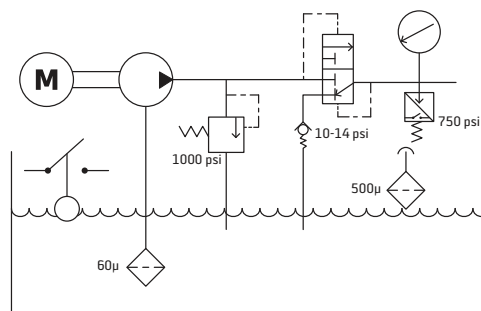

Hydraulic Schematic (PDI)

BIJUR DELIMON INTERNATIONAL

(919) 465 4448 LOCAL
(800) 631 0168 TOLL-FREE
(919) 465 0516 FAX

WWW.BIJURDELIMON.COM

2100 Gateway Centre Blvd., Suite 109
Morrisville, NC 27560