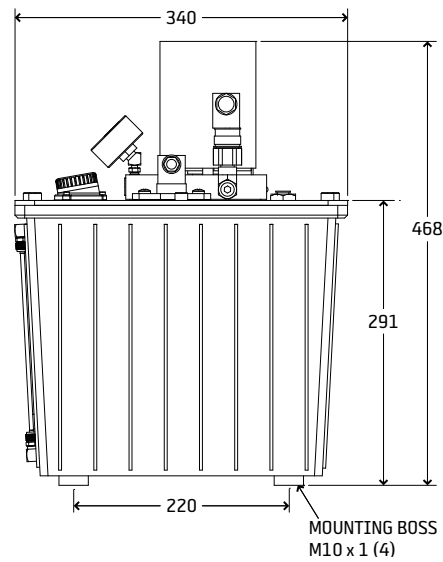

Dimensional Schematics

GPO 30 Liter (115 VAC Single Phase)

Measurements shown in millimeters.

ATTENTION

Single Phase motor shown. Three Phase motor also available.

Front View

Right View

BIJUR DELIMON INTERNATIONAL

(919) 465 4448 LOCAL
(800) 631 0168 TOLL-FREE
(919) 465 0516 FAX

WWW.BIJURDELIMON.COM

2100 Gateway Centre Blvd., Suite 109
Morrisville, NC 27560