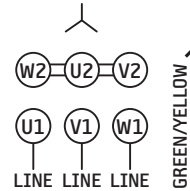

380-420 VAC, 50/60 Hz or
440-480 VAC, 60 Hz

Low Level Switches

AC368/AC368-1

AC180-1

M12 Electric Connection

- 1. Brown (Not used)
- 2. White
- 3. Blue (Not used)
- 4. Black

Hydraulic Schematic (Progressive)