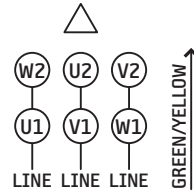

380-420 VAC, 50/60 Hz or
440-480 VAC, 60 Hz

Low Level Switches

AC368/AC368-1

AC180-1

M12 Electric Connection

- 1. Brown (Not used)
- 2. White
- 3. Blue (Not used)
- 4. Black

Hydraulic Schematic (Progressive)