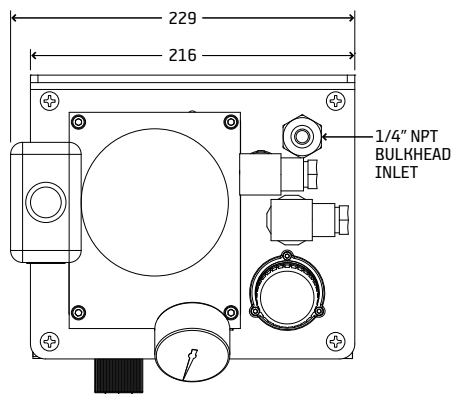

Top View

BIJUR DELIMON INTERNATIONAL

(919) 465 4448 LOCAL
(800) 631 0168 TOLL-FREE
(919) 465 0516 FAX

WWW.BIJURDELIMON.COM

2100 Gateway Centre Blvd., Suite 109
Morrisville, NC 27560