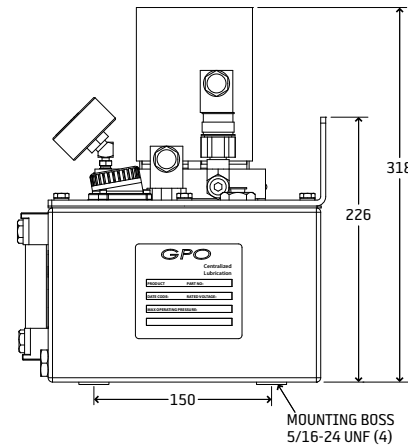

Dimensional Schematics

GPO 12 Liter (115 VAC Single Phase)

Measurements shown in millimeters.

ATTENTION

Single Phase motor shown. Three Phase motor also available.

Right View

BIJUR DELIMON INTERNATIONAL

(919) 465 4448 LOCAL
(800) 631 0168 TOLL-FREE
(919) 465 0516 FAX

WWW.BIJURDELIMON.COM

2100 Gateway Centre Blvd., Suite 109
Morrisville, NC 27560