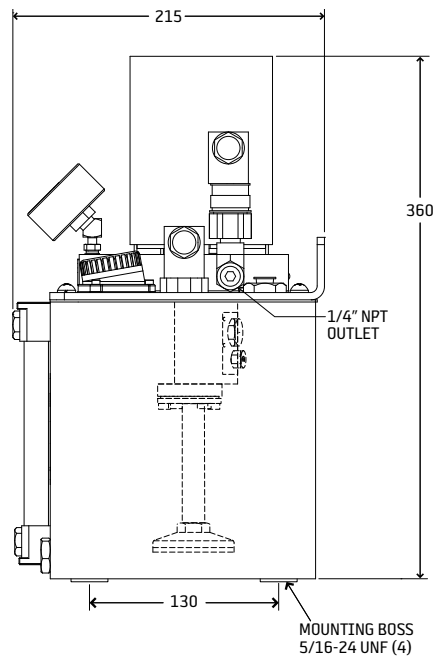

Service Parts

Item	Description		Part #
1	Reservoir ¹	6 liter	29165
		12 liter	29167
		30 liter	AT3015
2	Visual sight gauge	6 liter	24116-6
		12 liter	19312
		30 liter	29631
3	Motor	Single Phase	36400
		Three Phase	23233
4	Pressure gauge		29161
5	Pressure switch (PDI)		29171
6	Low level switch	6 liter ²	AC368-1
		12 liter ²	AC368
		30 liter ³	AC180-1
		6 liter ⁴	29632-1
		12 liter ⁴	29632-2
		30 liter ⁴	29632-3
		7	Filler cap w/ inlet strainer
	Automotive quick connect kit	35152	
8	Dump valve kit (PDI)		34799
9	Relief valve		29183
10	Inlet filter		24342

¹ Includes visual sight gauge and drain plug

² NC (float reversible to NO), DIN43650 Electric conn.

³ NC and NO c/o contacts DIN43650 Electric conn.

⁴ NC (float reversible to NO), single contact M12 Electric connection

GPO 6 Liter (115 VAC Single Phase)

Measurements shown in millimeters.

ATTENTION

Single Phase motor shown. Three Phase motor also available.

Front View

Right View

Top View

BIJUR DELIMON INTERNATIONAL

(919) 465 4448 LOCAL
(800) 631 0168 TOLL-FREE
(919) 465 0516 FAX

WWW.BIJURDELIMON.COM

2100 Gateway Centre Blvd., Suite 109
Morrisville, NC 27560

Dimensional Schematics

GPO 12 Liter (115 VAC Single Phase)

Measurements shown in millimeters.