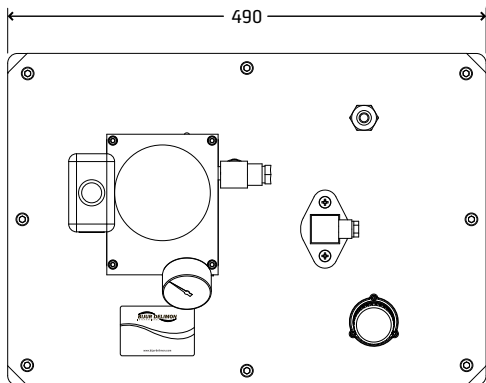

Top View

BIJUR DELIMON INTERNATIONAL

(919) 465 4448 LOCAL
(800) 631 0168 TOLL-FREE
(919) 465 0516 FAX

WWW.BIJURDELIMON.COM

2100 Gateway Centre Blvd., Suite 109
Morrisville, NC 27560