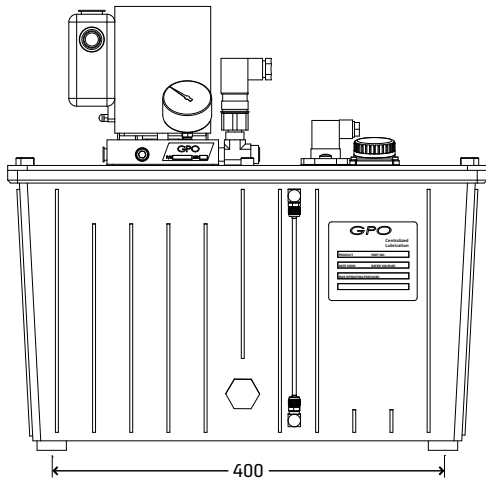

Dimensional Schematics

GPO 30 Liter (115 VAC Single Phase)

Measurements shown in millimeters.

ATTENTION

Single Phase motor shown. Three Phase motor also available.

Front View