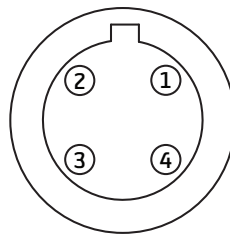

380-420 VAC, 50/60 Hz or
440-480 VAC, 60 Hz

Low Level Switches

AC368/AC368-1

AC180-1

M12 Electric Connection

- 1. Brown (Not used)
- 2. White
- 3. Blue (Not used)
- 4. Black

Hydraulic Schematic (Progressive)

Service Parts

Item	Description		Part #
1	Reservoir ¹	6 liter	29165
		12 liter	29167
		30 liter	AT3015
2	Visual sight gauge	6 liter	24116-6
		12 liter	19312
		30 liter	29631
3	Motor	Single Phase	36400
		Three Phase	23233
4	Pressure gauge		29161
5	Pressure switch (PDI)		29171
6	Low level switch	6 liter ²	AC368-1
		12 liter ²	AC368
		30 liter ³	AC180-1
		6 liter ⁴	29632-1
		12 liter ⁴	29632-2
		30 liter ⁴	29632-3
		7	Filler cap w/ inlet strainer
	Automotive quick connect kit	35152	
8	Dump valve kit (PDI)		34799
9	Relief valve		29183
10	Inlet filter		24342